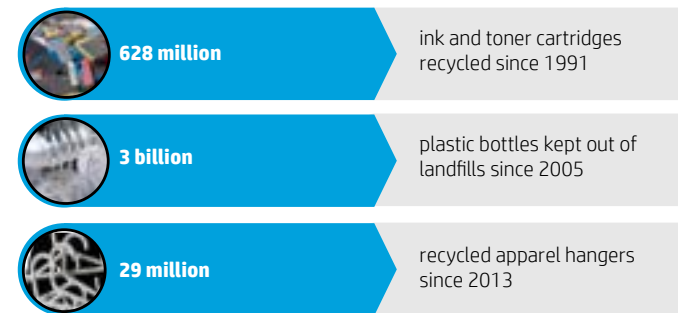

4AA6-4247EEE, August 2016

Partner with HP for the environment

Return Original HP cartridges

From innovative design to convenient, free recycling, reducing your environmental impact is easy when you buy Original HP Supplies.

HP Planet Partners Programme¹
available online hp.com/recycle

¹ Programme availability varies by country

HP is leading the shift to more environmentally sustainable printing

At HP we realise that the development of innovative solutions designed with the environment in mind is not an option – it’s an imperative. That’s why HP is committed to programmes that help reduce our ecological footprint and help our customers and partners reduce theirs. By developing high quality products, services and solutions designed with the environment in mind, HP is helping to lead global businesses toward a sustainable future.

HP “closed loop” recycling process

HP’s “closed loop” recycling process for ink cartridges was the first of its kind in the industry. Today both HP ink and LaserJet toner cartridges are recycled through this breakthrough process.

HP has produced more than 2.6 billion Original HP ink cartridges containing content from its “closed loop” recycling process. Even in one year we can make a meaningful difference.

Recycled plastics vs. virgin plastics (results from 1 year)