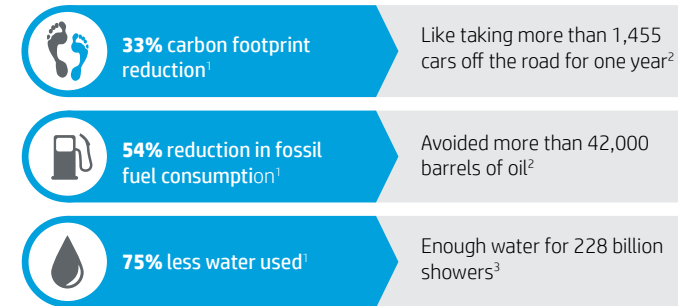

HP “closed loop” recycling process

HP’s “closed loop” recycling process for ink cartridges was the first of its kind in the industry. Today both HP ink and LaserJet toner cartridges are recycled through this breakthrough process.

HP has produced more than 2.6 billion Original HP ink cartridges containing content from its “closed loop” recycling process. Even in one year we can make a meaningful difference.

Recycled plastics vs. virgin plastics (results from 1 year)